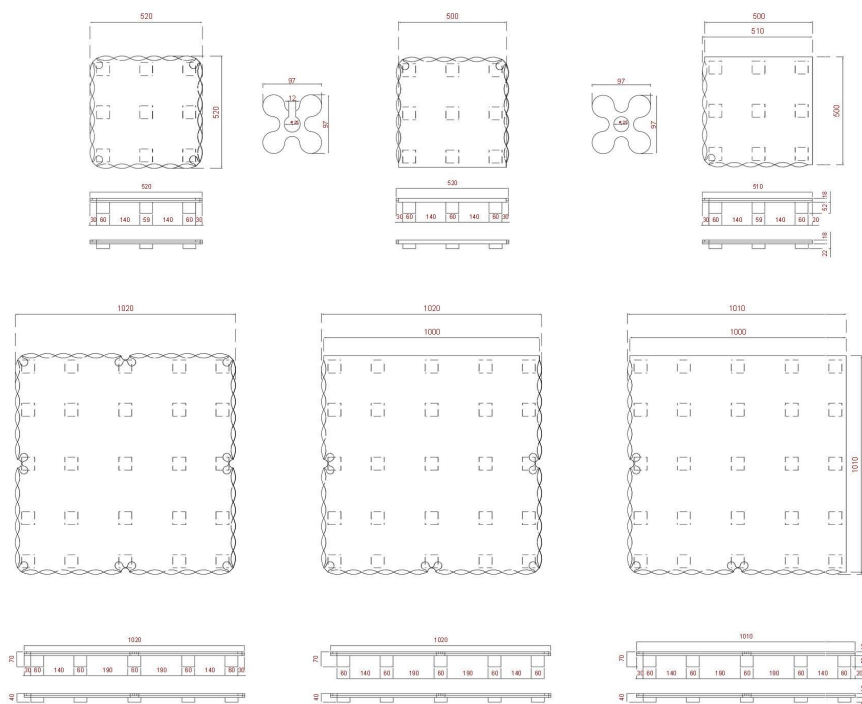

E-mail
info@feijensp.nl

Address
Nijverheidsstraat 32a
6681 LN Bommel

LUCKY FLOOR — FEIJEN SP

Technical specifications:

Dimensions: Height x Width: 1000 x 1000mm

- Height: 40 mm / 70 mm
- Weight: 12,25 Kg / 12,4 Kg
- Free height under the floor: 22 mm / 52 mm
- Pallet sizes: 1100 x 1050mm
- Fire classification: Cs1
- Can handle heavy load (from lift truck or work platform)

Dimensions: Heights x Width: 500 x 500mm

- Height 40mm / 70mm
- Weight: 3,15 Kg / 3,25 Kg
- Free height under the floor: 22mm / 52mm
- Pallet sizes: 1100 x 1050mm
- Fire classification: Cs1

LUCKY FLOOR — FEIJEN SP

40 mm

Product code	Description	Dimension in mm	Weight Kg
LF-N-B-40-500	Lucky Floor Basic Birch 18mm Cp/Cp	500 x 500 x 40	3.15
LF-N-E-40-500	Lucky Floor Edge Birch 18mm Cp/Cp	500 x 500 x 40	3.15
LF-N-C-40-500	Lucky Floor Corner Birch 18mm Cp/Cp	500 x 500 x 40	3.15
LF-AS-B-40-500	Lucky Floor Basic Antislip Birch 18mm Cp/Cp	500 x 500 x 40	3.15
LF-AS-E-40-500	Lucky Floor Edge Antislip Birch 18mm Cp/Cp	500 x 500 x 40	3.15
LF-AS-C-40-500	Lucky Floor Corner Antislip Birch 18mm Cp/Cp	500 x 500 x 40	3.15