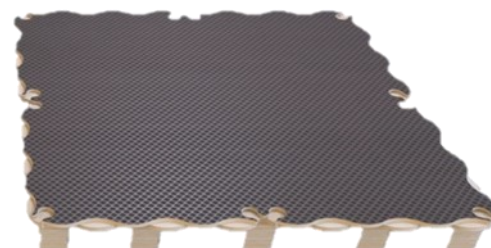

Any power cables, data cables, compressed air or the waterpipe will find their way underneath the Lucky Floor. There are no tools and adjustments required, the elements are simply screwed together and linked by the ingenious coupling piece.

The Lucky Floor has barely delivery time and 40m² is placed in half an hour. The Lucky Floor is available in two birch versions. In a dark brown slip resistant finish and in a natural look. The Lucky Floor is available in two convenient heights of 40 mm and 70 mm. The Lucky Floor can easily be entered, even with heavy machines.

With our corner and closing elements in the sizes 1000x1000 mm and 500x500 mm, there are no restrictions in floor dimensions.

Designs:

Birch natural

Dark Brown Anti-slip Surface Finish

Phone
+31 (0)26 325 2060