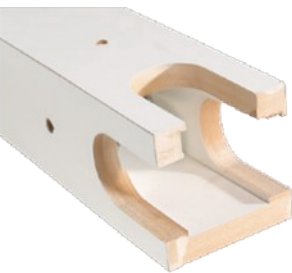

T-Column

Product Code.	Description	Dimension mm	Weight Kg
AK-4697	Advan T-kolom PLSP white	3000	15,0
AK-4686	Advan T-kolom PLSP white	2500	12,4
AK-4687	Advan T-kolom PLSP white	2000	10,0
AK-4688	Advan T-kolom PLSP white	1500	7,6
AK-4689	Advan T-kolom PLSP white	1000	5,1
AK-4690	Advan T-kolom PLSP white	500	3,5