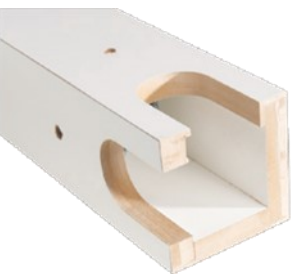

Corner Column

Product Code.	Description	Dimension mm	Weight Kg
AK-4696	Advan-Corner Column PLSP white	3000	15,0
AK-4691	Advan-Corner Column PLSP white	2500	12,5
AK-4692	Advan-Corner Column PLSP white	2000	10,1
AK-4693	Advan-Corner Column PLSP white	1500	7,7
AK-4694	Advan-Corner Column PLSP white	1000	5,2
AK-4695	Advan-Corner Column PLSP white	500	3,6